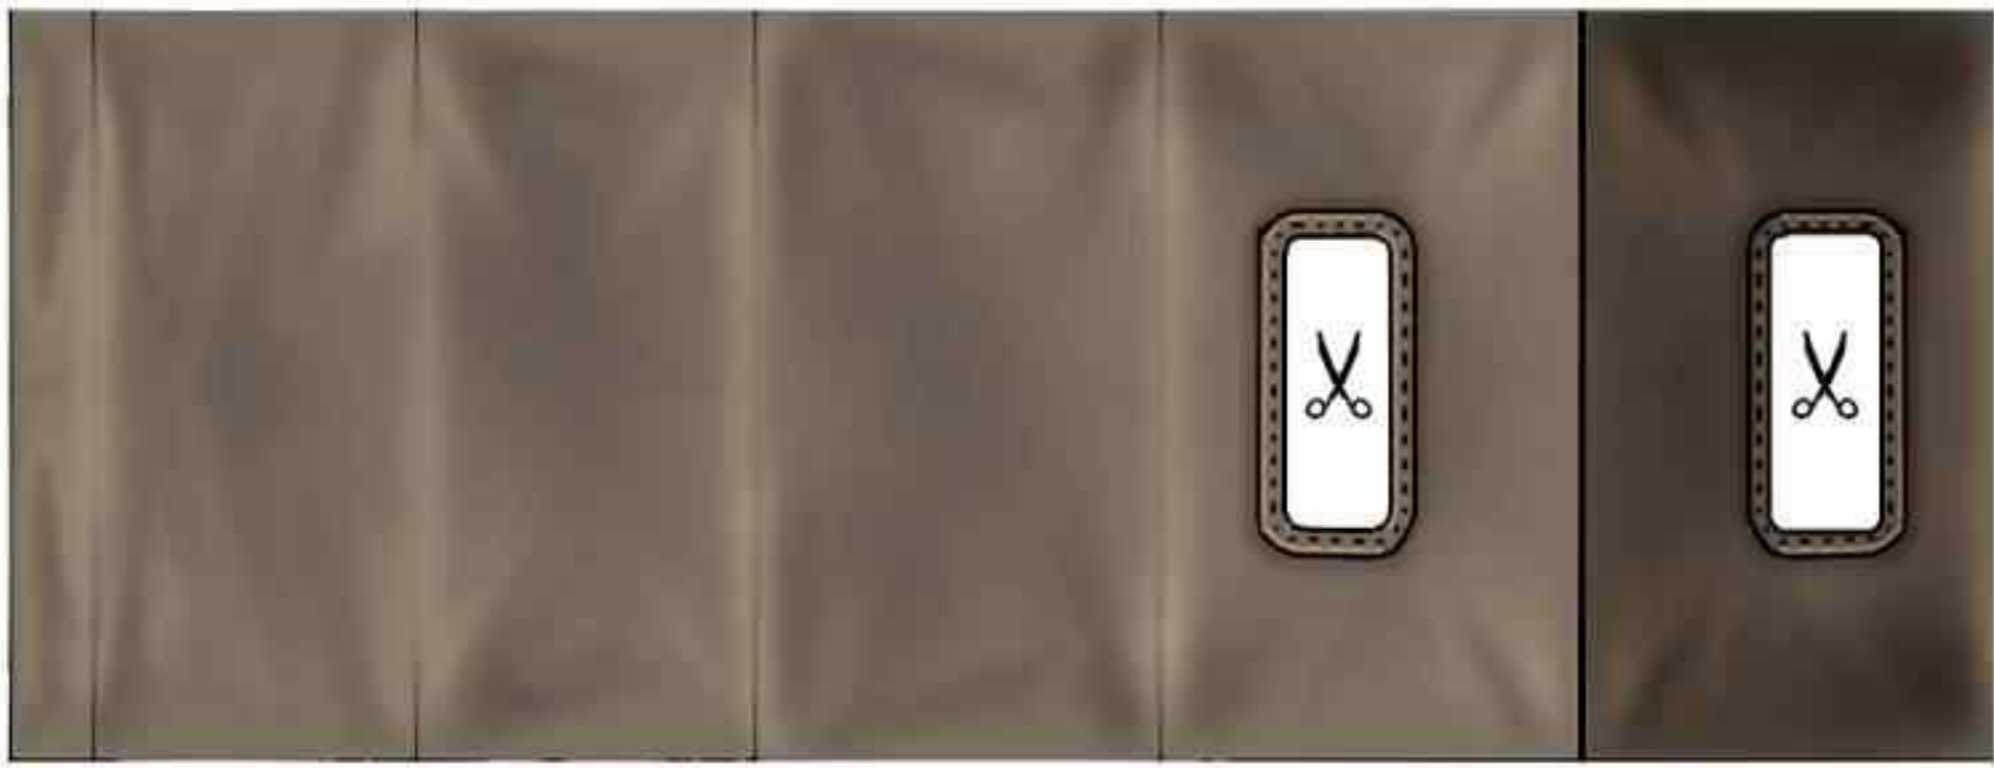

© 2000 by F. Prudenziati

VW Kubelwagen Upgrade kit

© 2000 by F. Prudenziati

C

template for transparency film

2

 = paint back side dark

VW Kubelwagen