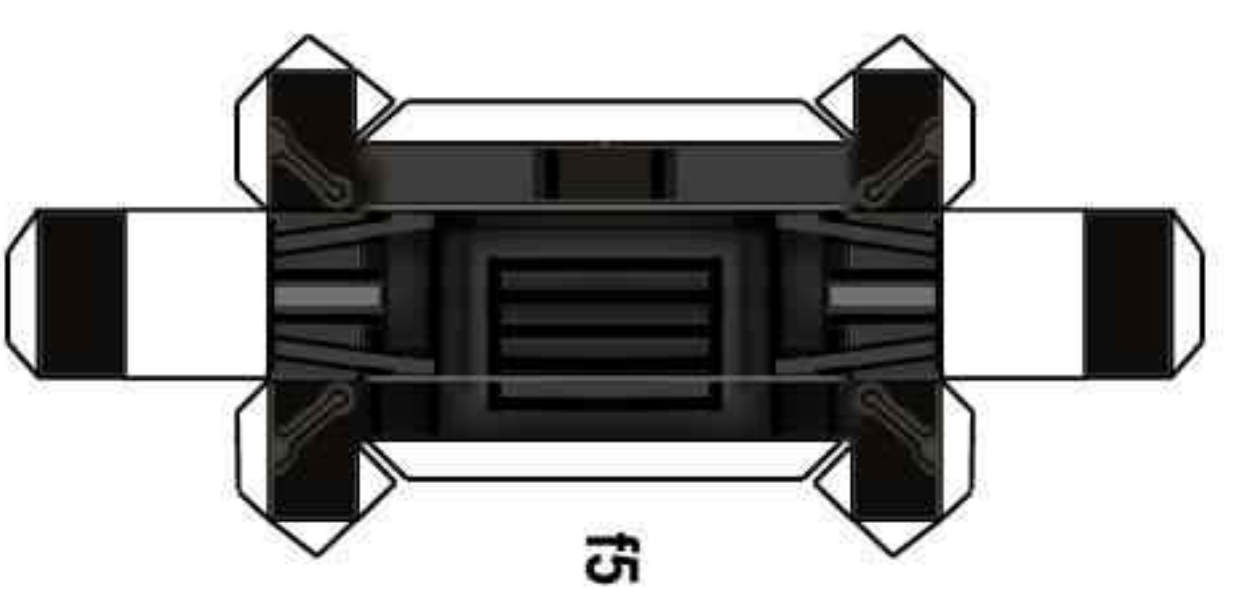

VW Kubelwagen

table 1 of 2

© 2000 by F. Prudenziati

template for transparency film

© 2000 by F. Prudenziati

f4

VW Kubelwagen

table 2 of 2

© 2000 by F. Prudenziati

VW Kubelwagen Upgrade kit

© 2000 by F. Prudenziati

C

template for transparency film

2

 = paint back side dark

VW Kubelwagen