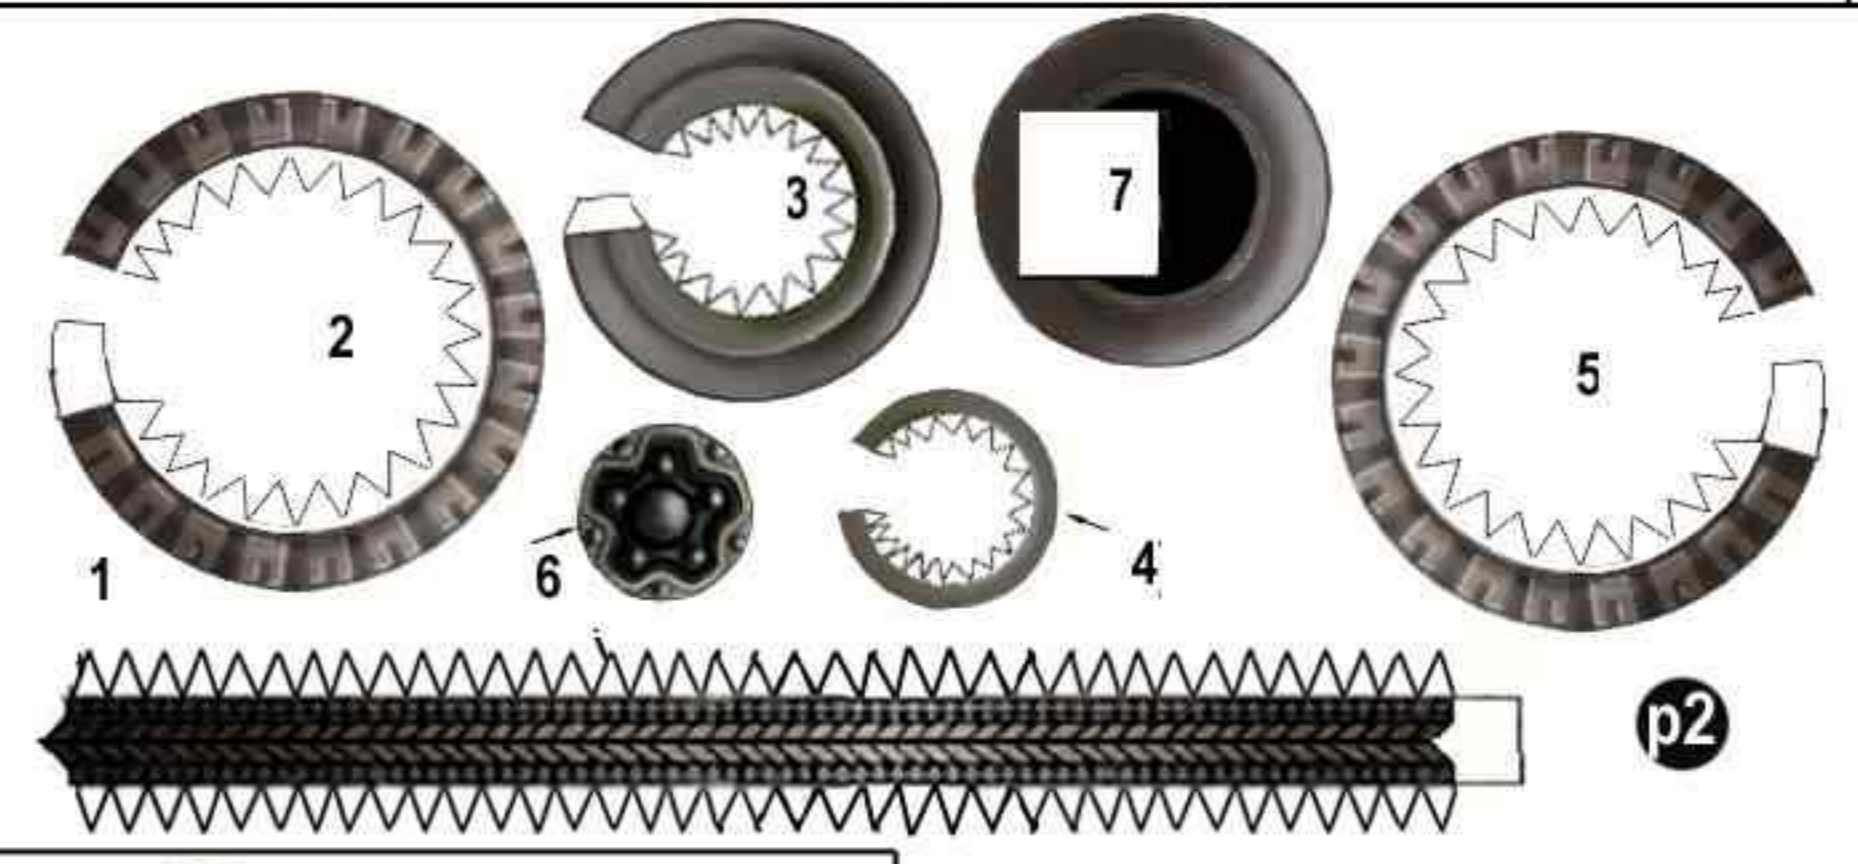

© 2000 by F. Prudenziati

VW Kubelwagen Upgrade kit

© 2000 by F. Prudenziati

C

template for transparency film

2

 = paint back side dark

VW Kubelwagen