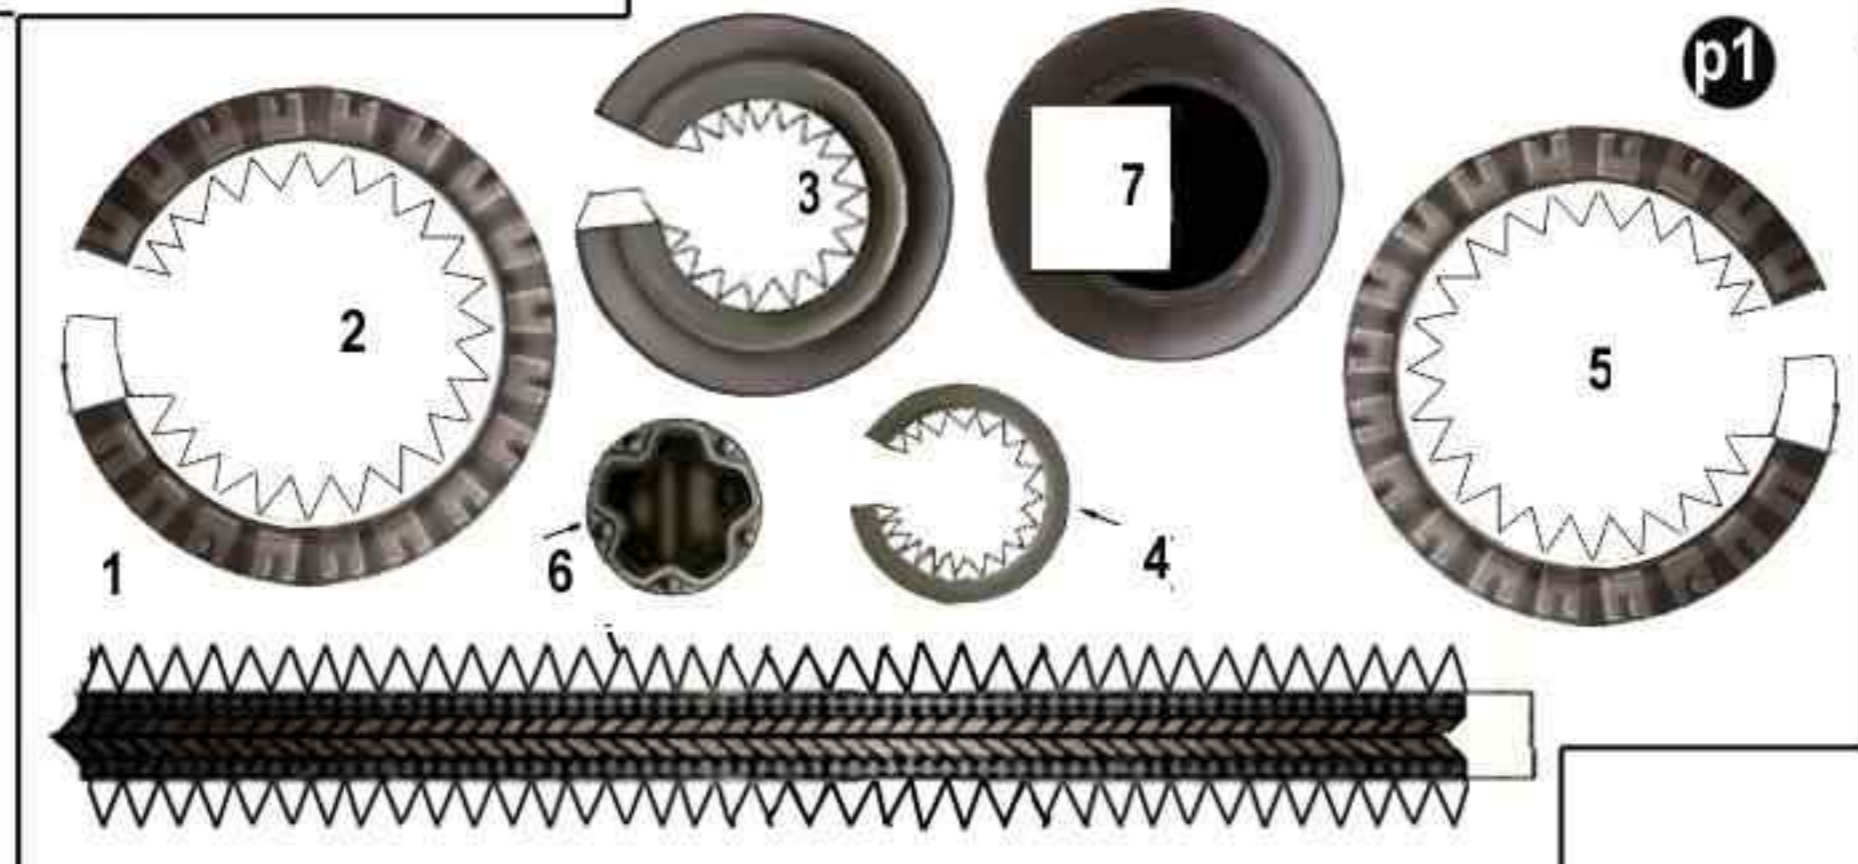

© 2000 by F. Prudenziati

VW Kubelwagen Upgrade kit

© 2000 by F. Prudenziati

C

template for transparency film

2

 = paint back side dark

VW Kubelwagen