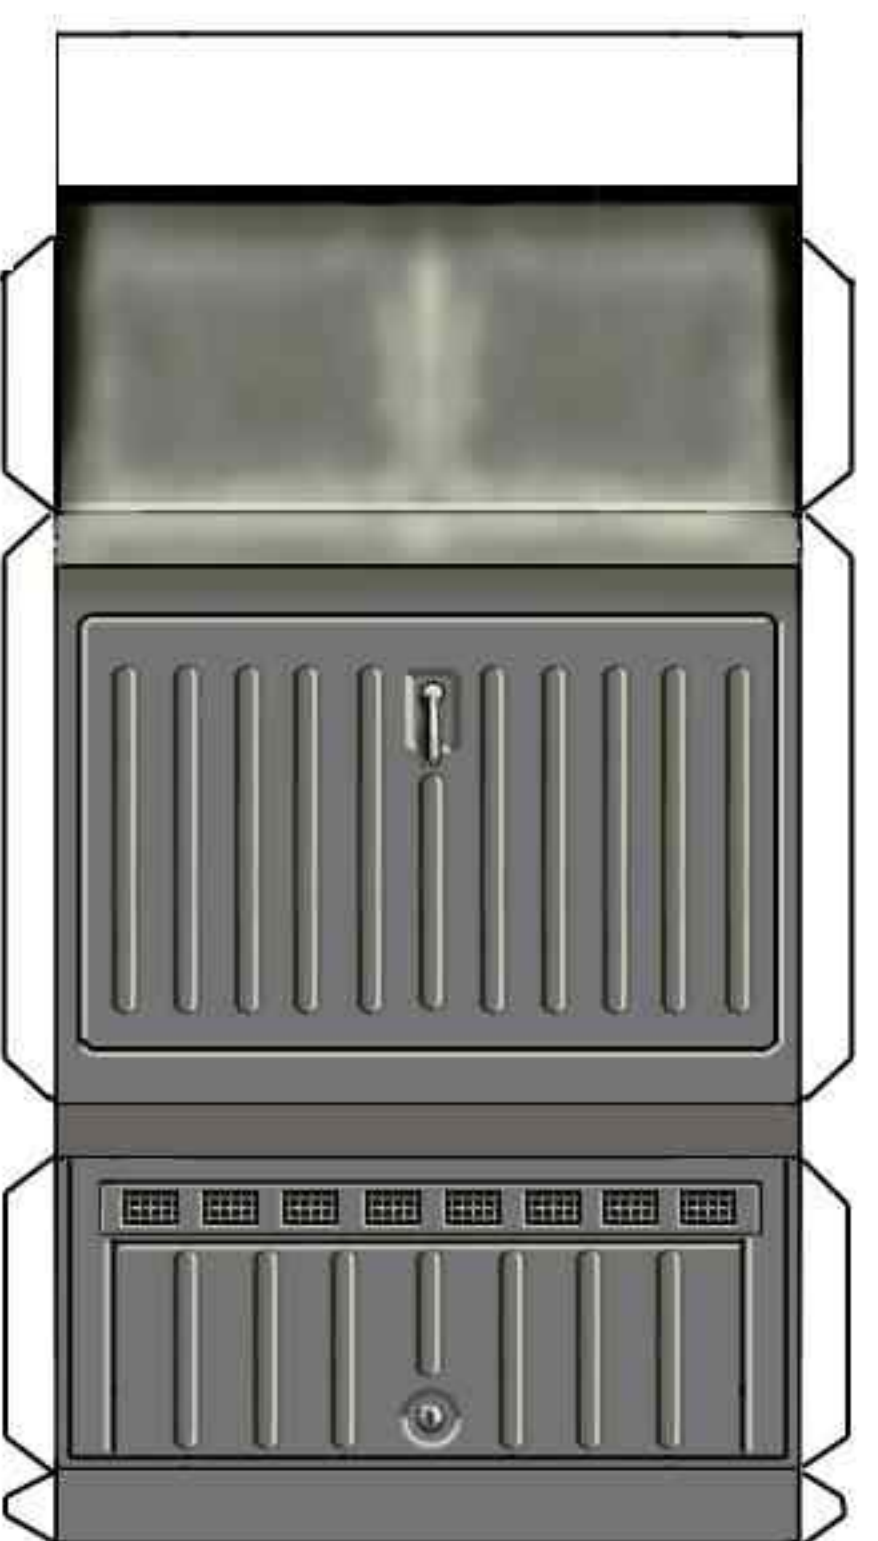

VW Kubelwagen

table 1 of 2

© 2000 by F. Prudenziati

template for transparency film

© 2000 by F. Prudenziati

f4

VW Kubelwagen

table 2 of 2

© 2000 by F. Prudenziati

VW Kubelwagen Upgrade kit

© 2000 by F. Prudenziati

C

template for transparency film

2

 = paint back side dark

VW Kubelwagen