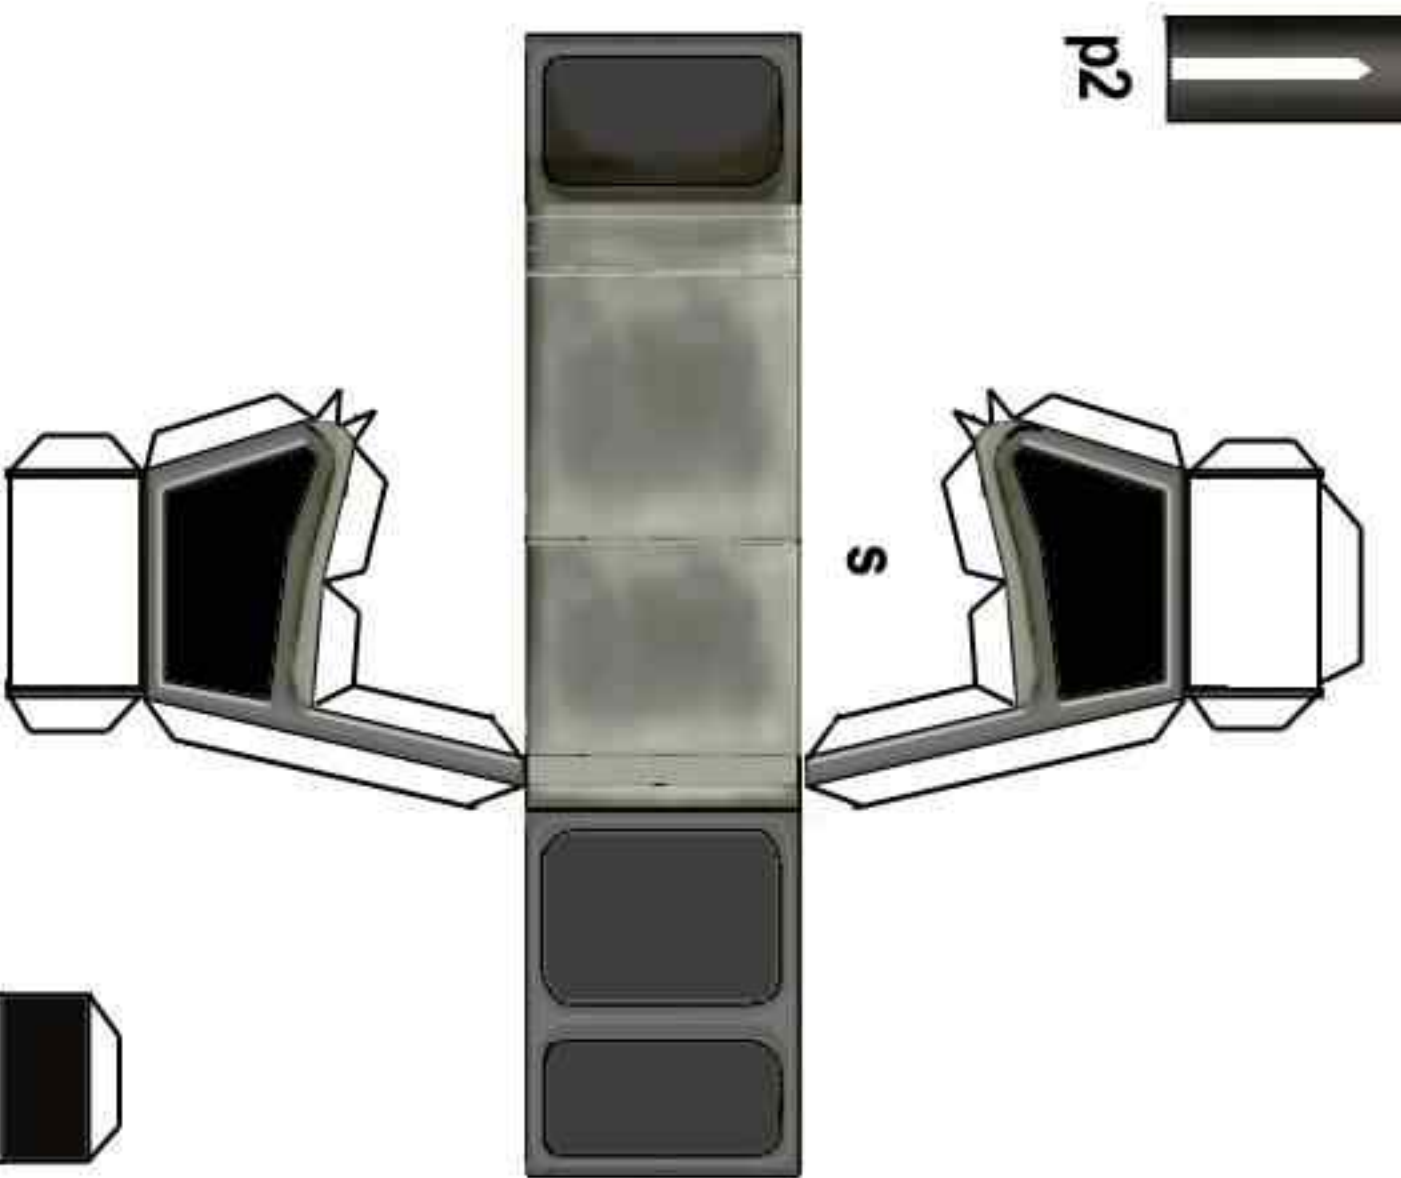

VW Kubelwagen

table 2 of 2

© 2000 by F. Prudenziati