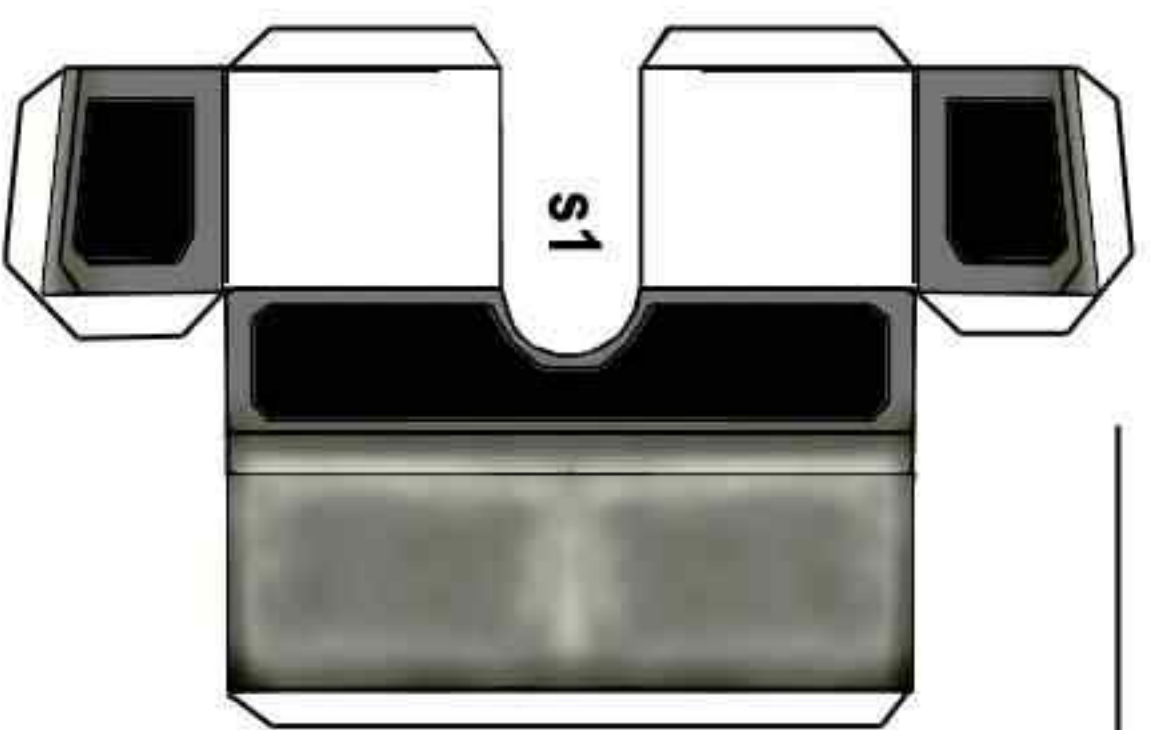

VW Kubelwagen

table 2 of 2

© 2000 by F. Prudenziati