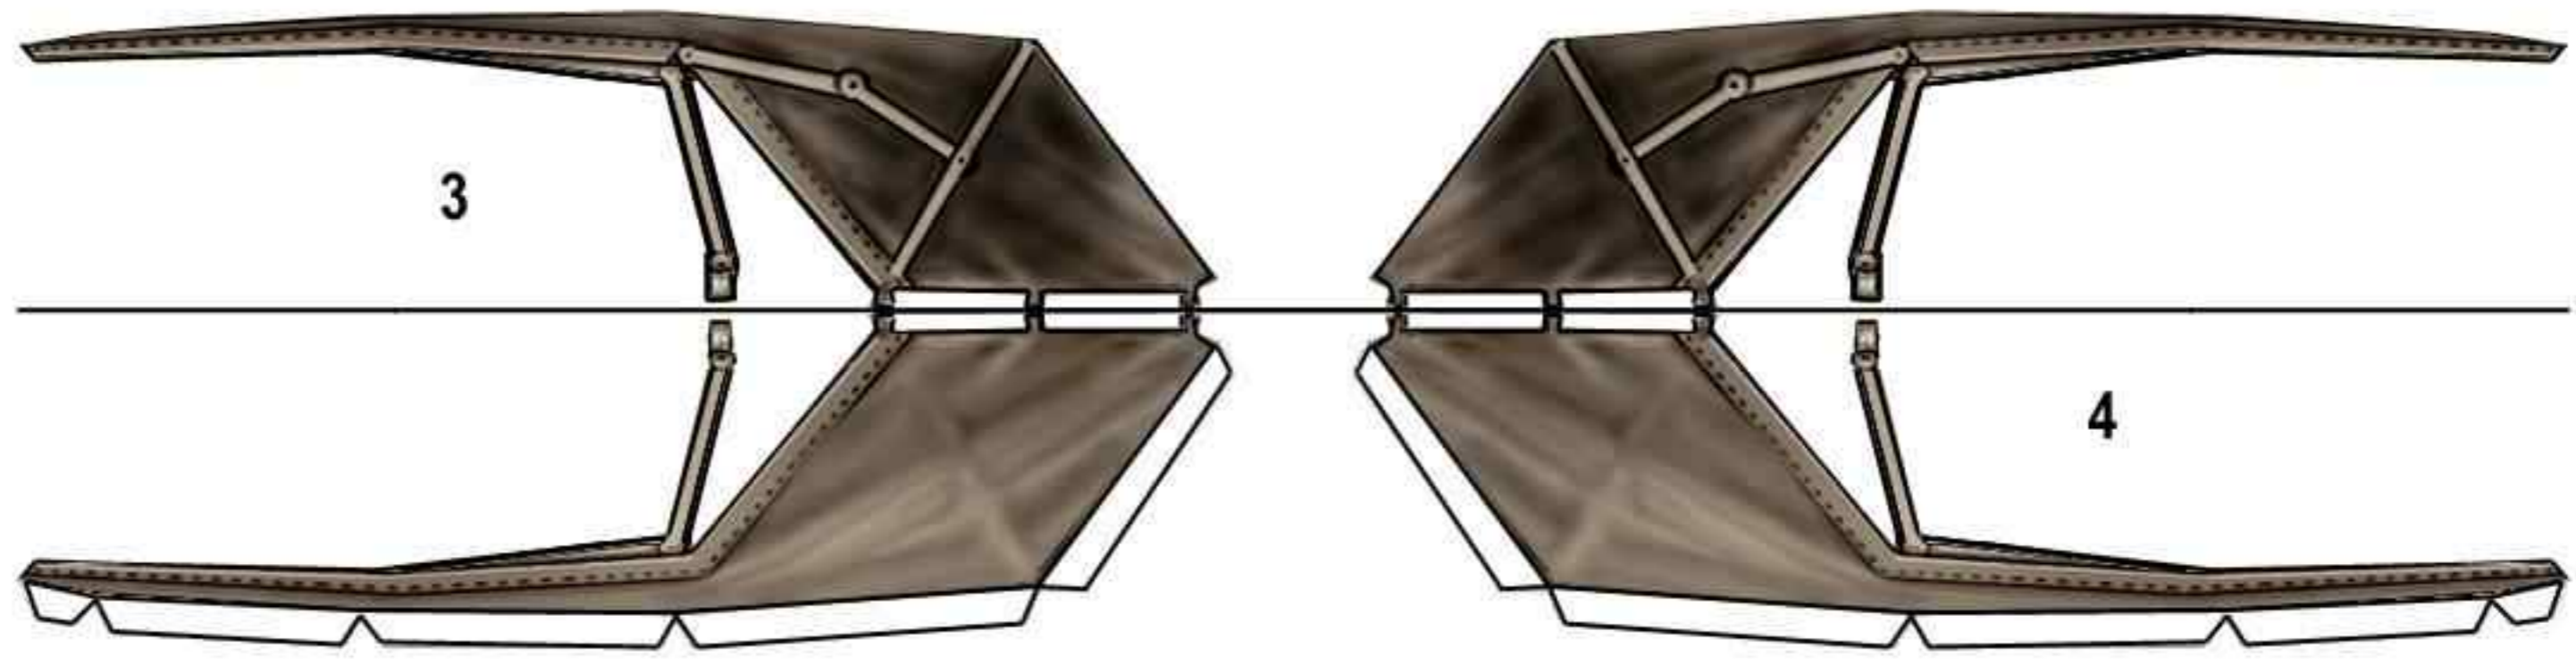

© 2000 by F. Prudenziati

VW Kubelwagen Upgrade kit

© 2000 by F. Prudenziati

C

template for transparency film

2

 = paint back side dark

VW Kubelwagen