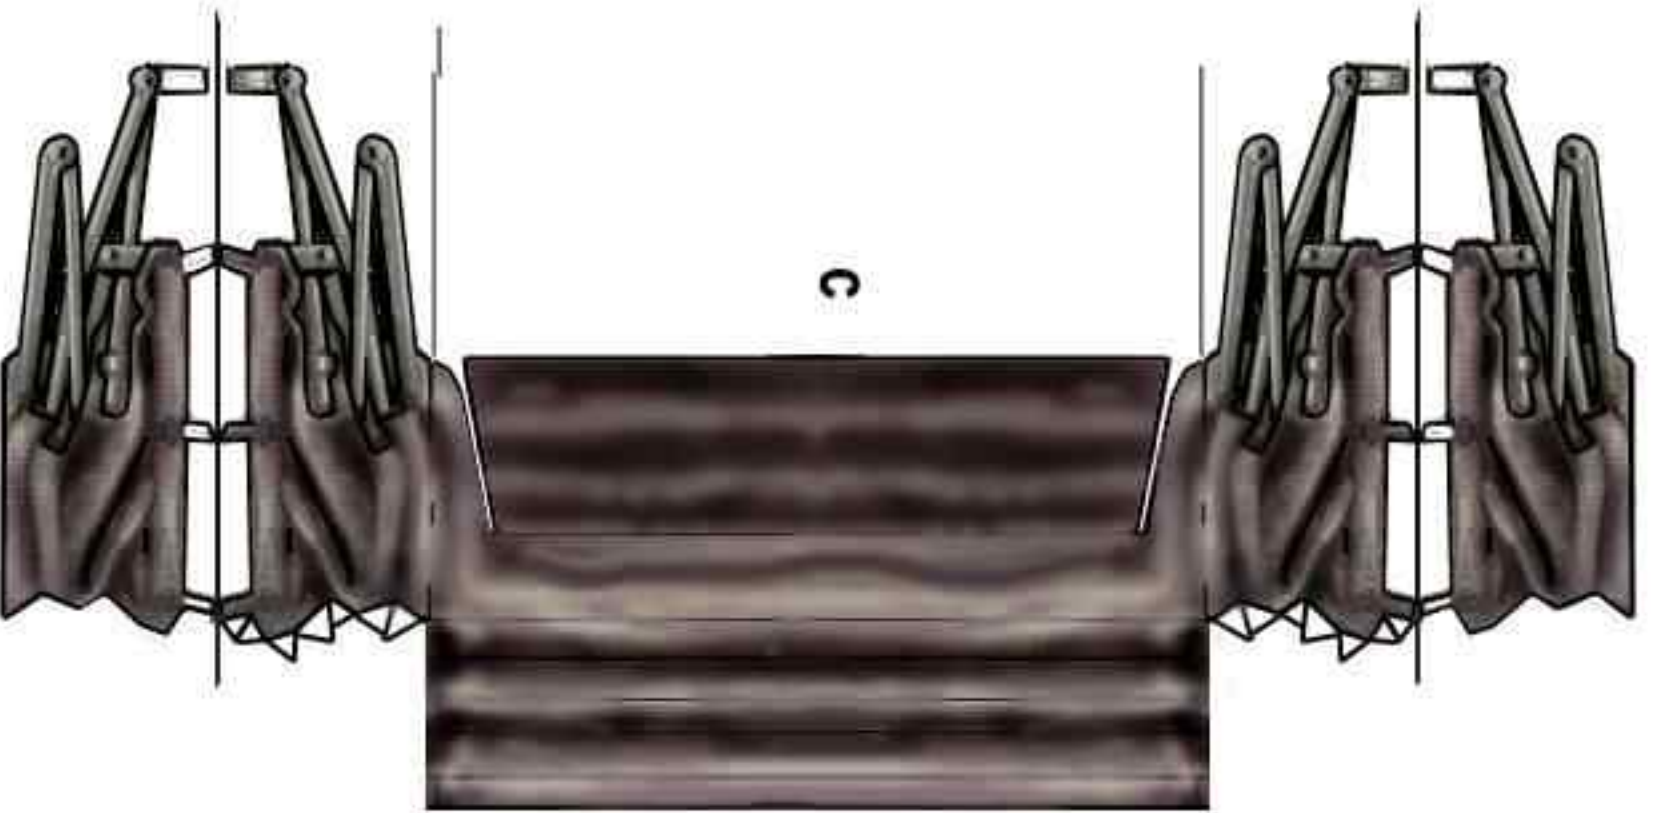

VW Kubelwagen

table 2 of 2

© 2000 by F. Prudenziati