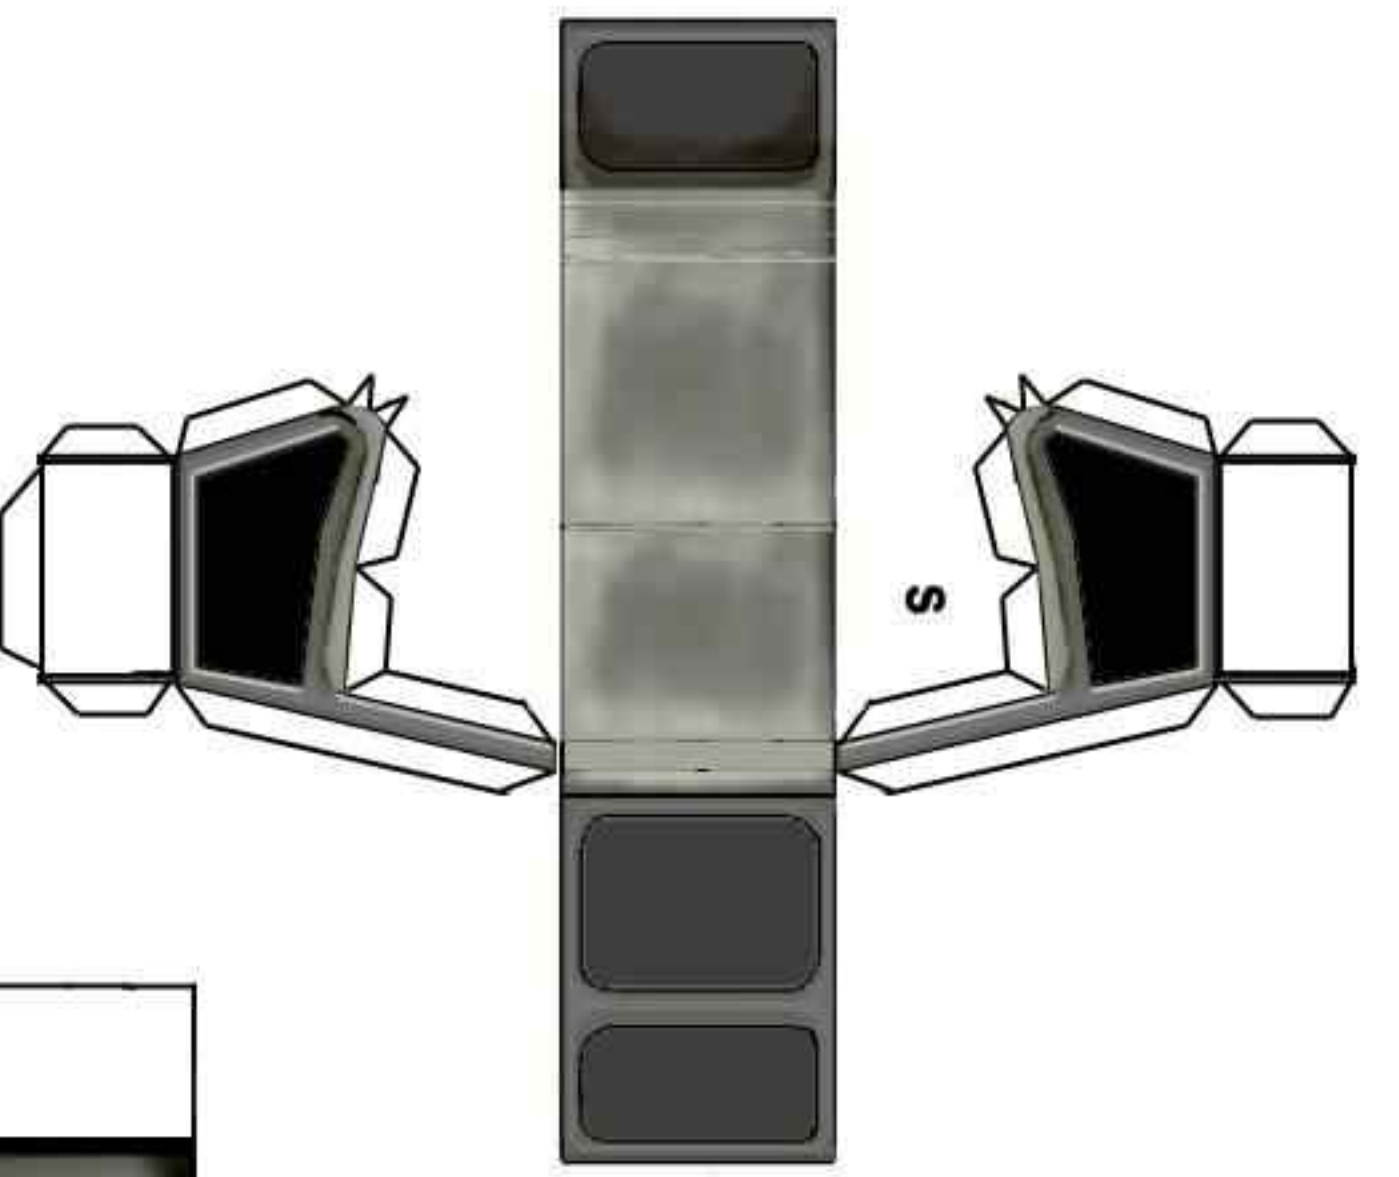

VW Kubelwagen

table 2 of 2

© 2000 by F. Prudenziati