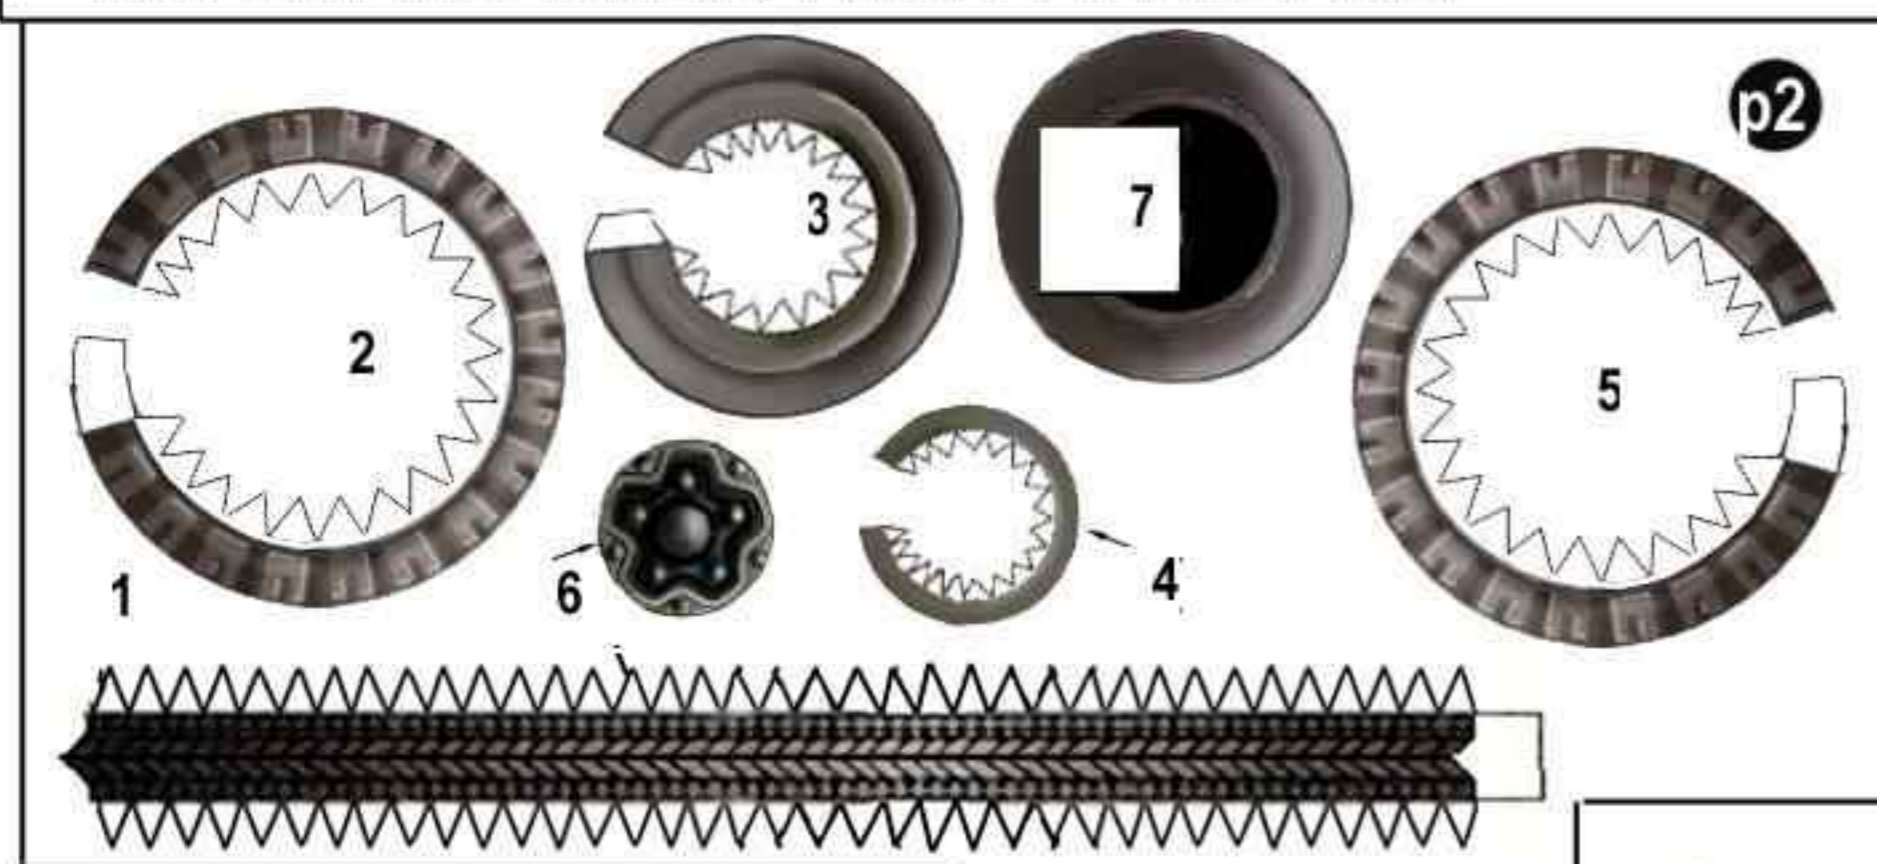

© 2000 by F. Prudenziati

VW Kubelwagen Upgrade kit

© 2000 by F. Prudenziati

C

template for transparency film

2

 = paint back side dark

VW Kubelwagen