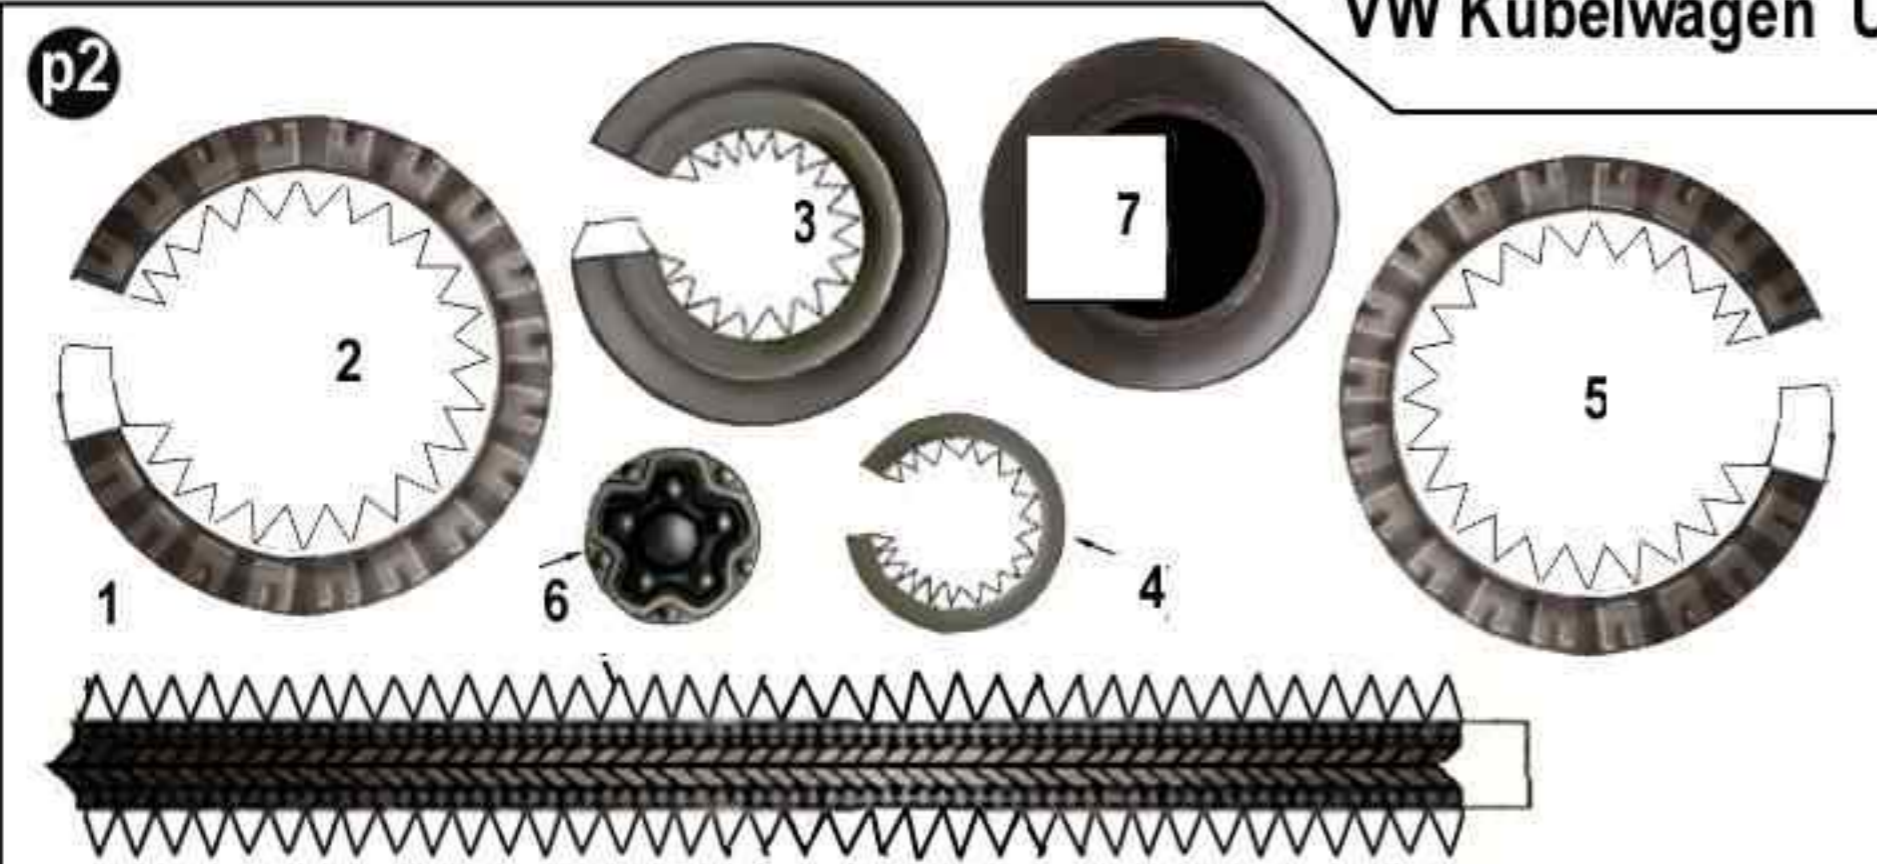

© 2000 by F. Prudenziati

VW Kubelwagen Upgrade kit

© 2000 by F. Prudenziati

C

template for transparency film

2

 = paint back side dark

VW Kubelwagen